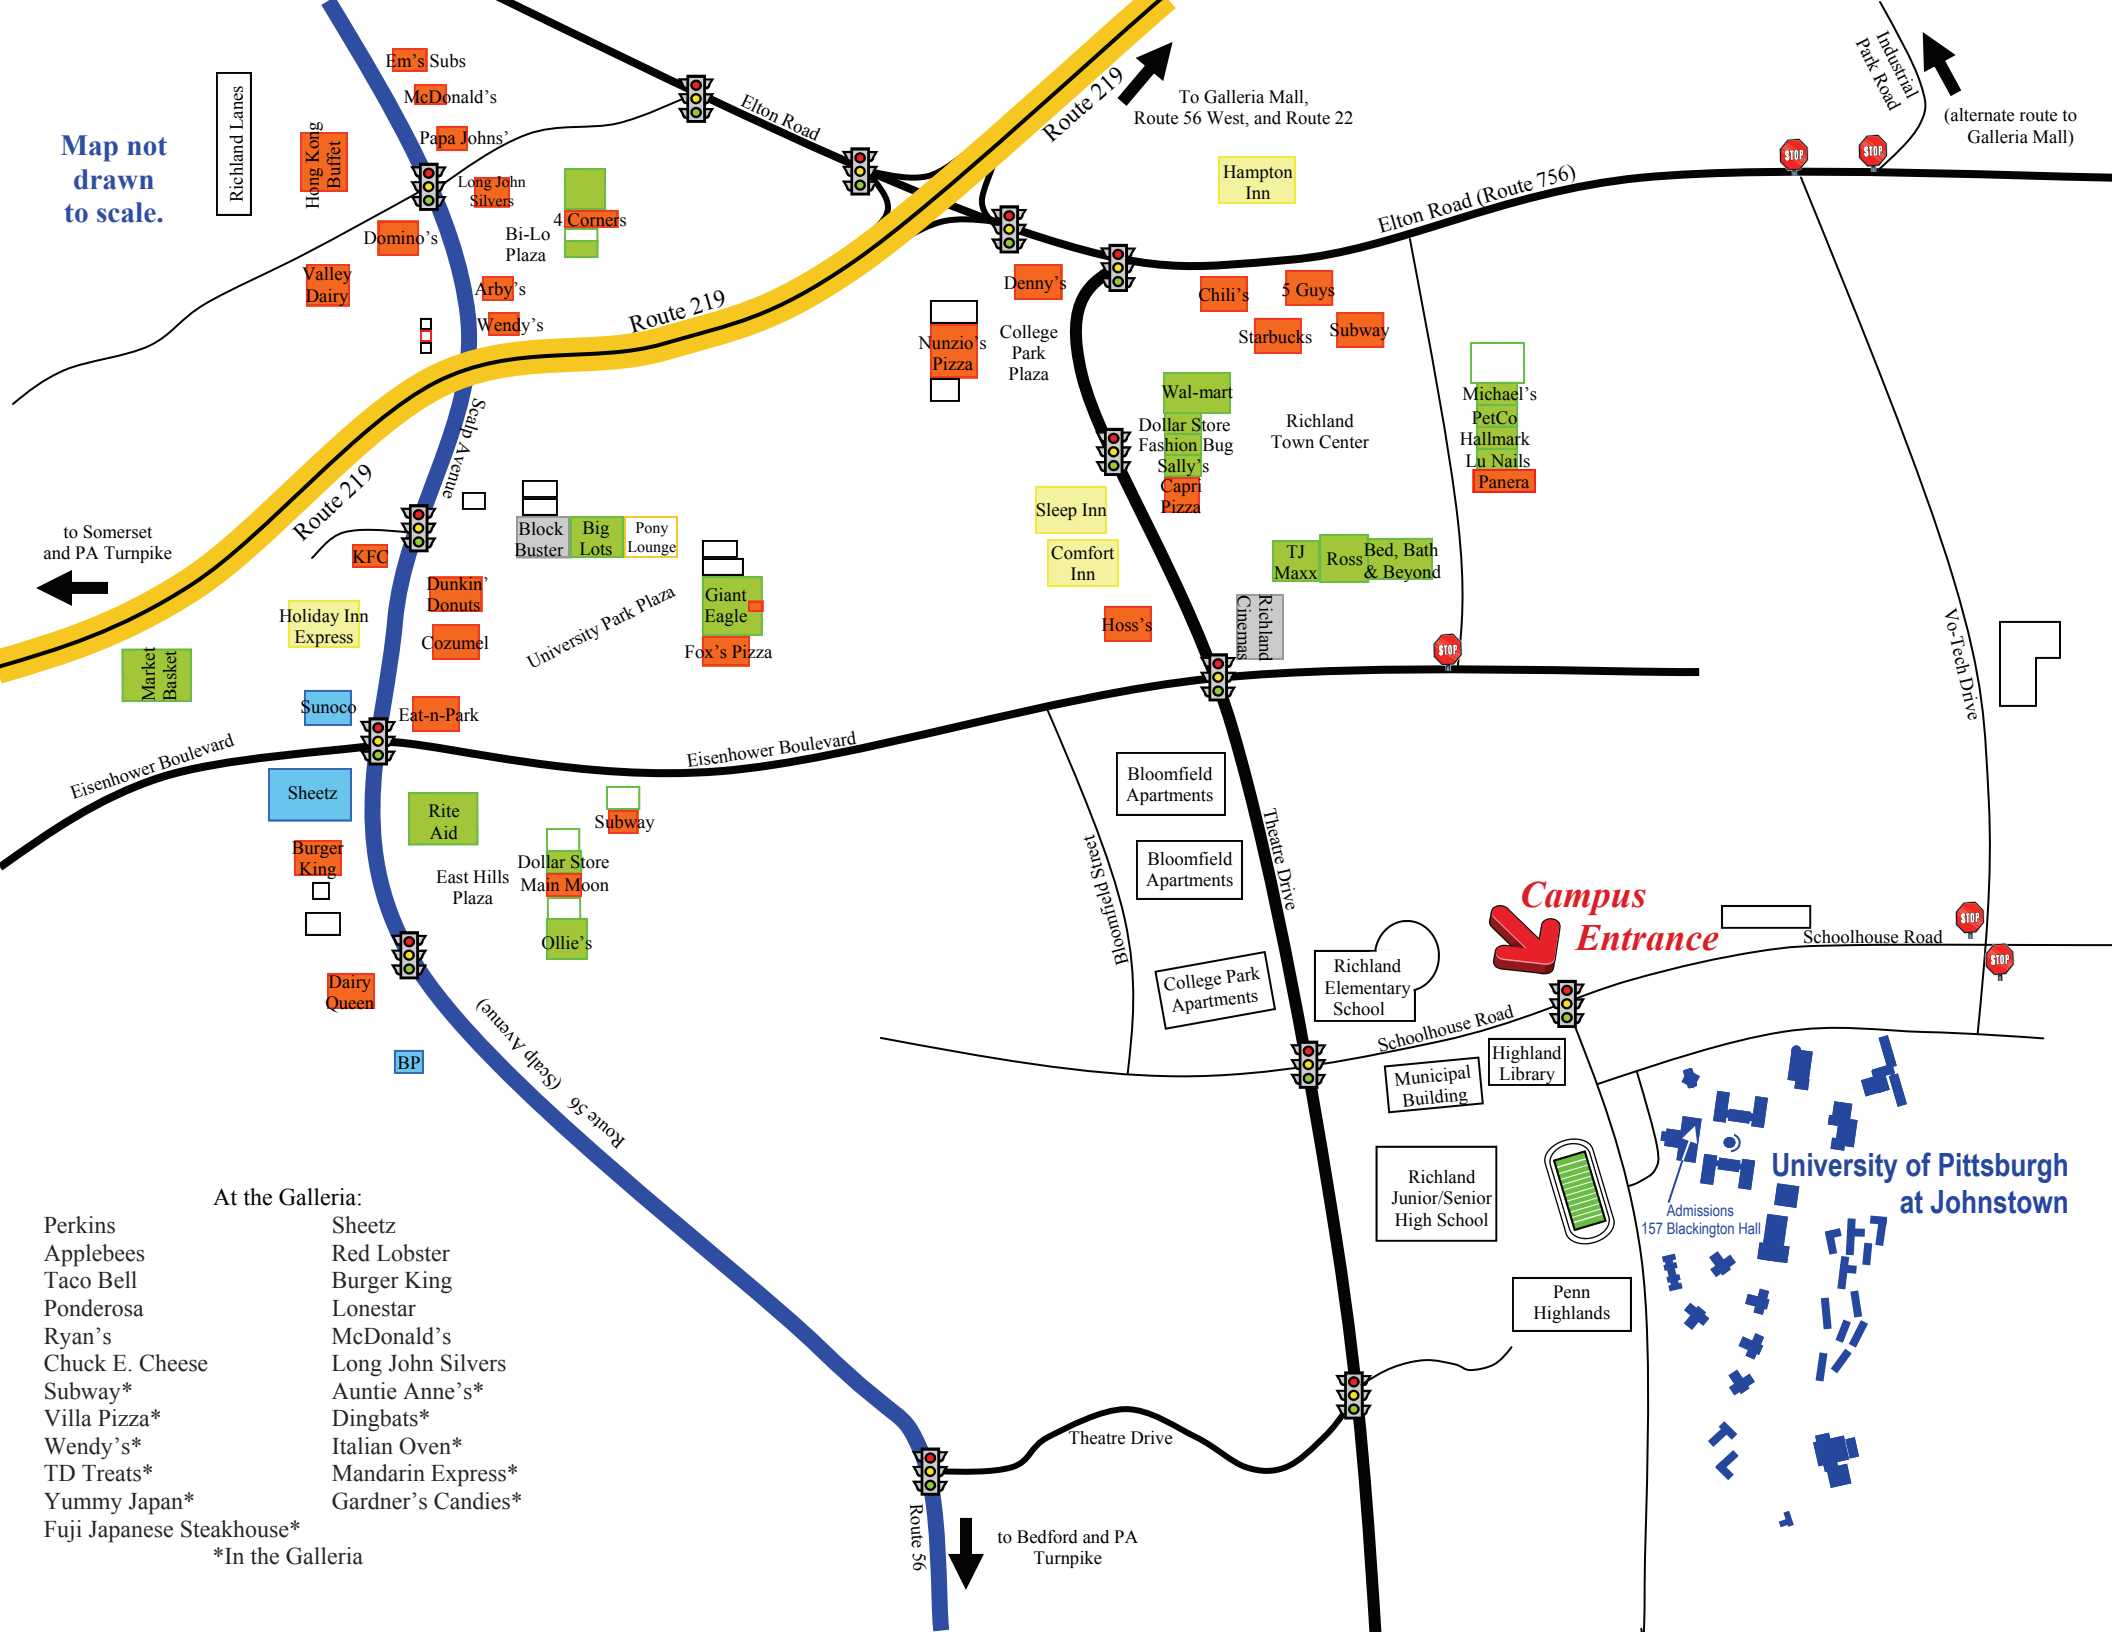

Map not drawn to scale.

- At the Galleria:
- Perkins
  - Applebees
  - Taco Bell
  - Ponderosa
  - Ryan's
  - Chuck E. Cheese
  - Subway\*
  - Villa Pizza\*
  - Wendy's\*
  - TD Treats\*
  - Yummy Japan\*
  - Fuji Japanese Steakhouse\*
- Sheetz
  - Red Lobster
  - Burger King
  - Lonestar
  - McDonald's
  - Long John Silvers
  - Auntie Anne's\*
  - Dingbats\*
  - Italian Oven\*
  - Mandarin Express\*
  - Gardner's Candies\*
- \*In the Galleria

Holiday Inn Express

KFC

Route 219

Route 219

Route 219

Route 219

Route 219

Route 219

Route 219

Route 56

Theatre Drive

Schoolhouse Road

Schoolhouse Road

Richland Cinemas

Richland Town Center

Richland Town Center

to Bedford and PA Turnpike

to Somerset and PA Turnpike

To Galleria Mall, Route 56 West, and Route 22

alternate route to Galleria Mall

Industrial Park Road

Vo-Tech Drive

Vo-Tech Drive

Vo-Tech Drive